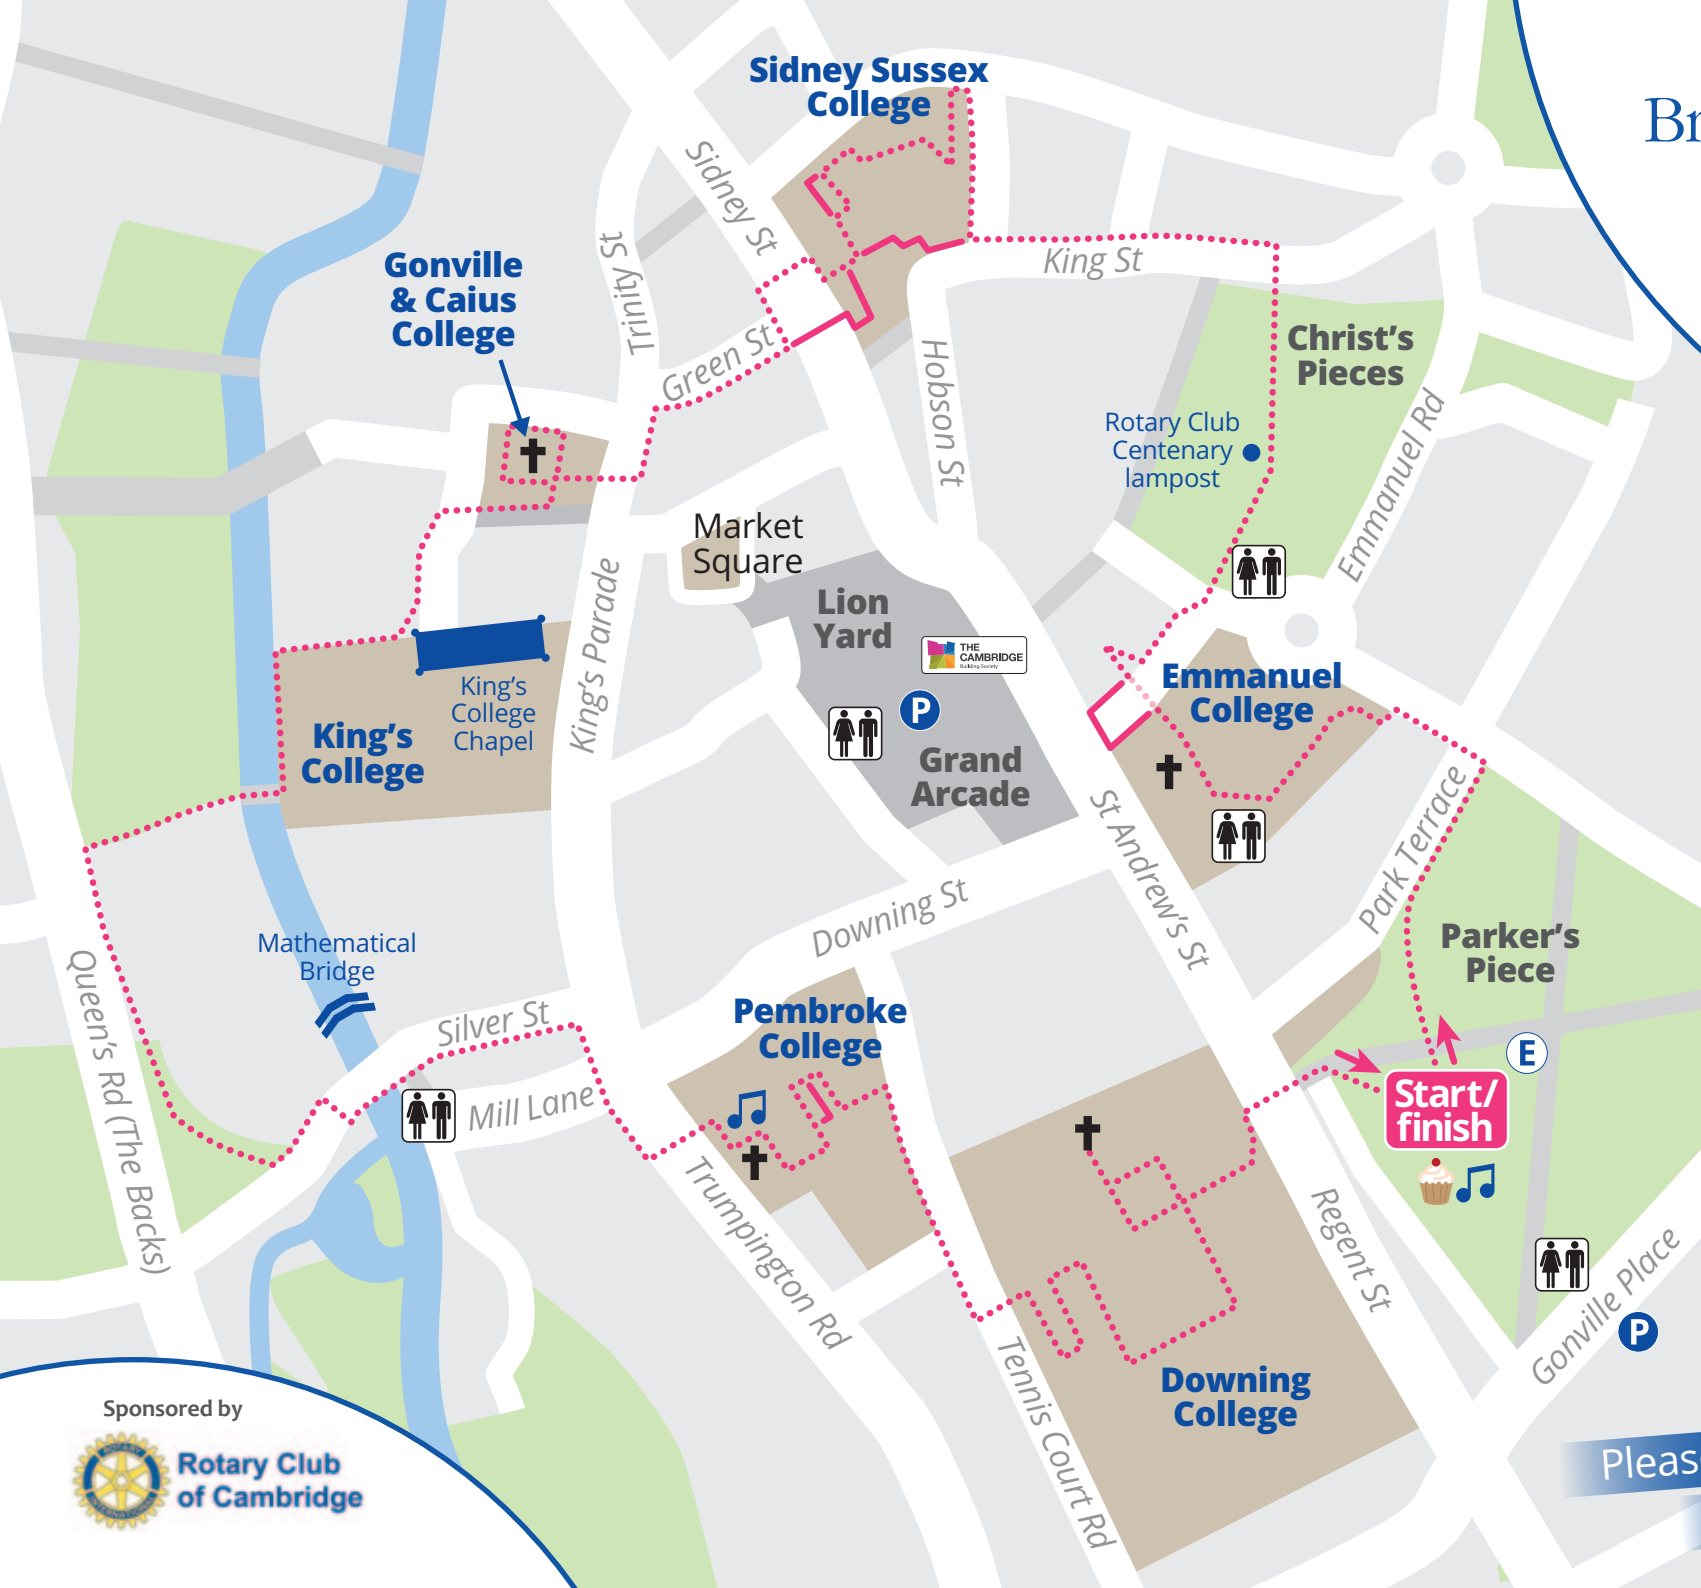

Your route map for...

BridgetheGap

A charity walk through Cambridge's Colleges

Sunday 11 September 2022

In support of  Arthur Rank Hospice Charity
making every moment count

 **ROMSEY MILL**
Creating opportunities with young people and families

2022 route map

-  Route
-  Level access route (shown on the day by marshals and signage)
-  Toilet
-  Evacuation point
-  College chapel
-  Refreshments
-  Parking
-  Musical entertainment

Please share your photos!
#BTGWalk22

Sponsored by

BridgetheGap 2022

For your information, here are timings for this year's Bridge the Gap walk.

Event timings

Registration opens	9.00am
Official start	9.30am
First wave departs	9.30am
Second wave departs	10.00am
Third wave departs	10.30am
Time for Cake tent	11.00am-2.00pm
Children's crafts	11.00am-2.00pm
Entertainment on Parker's Piece	11.30am-2.00pm
Event closes	2.00pm

** Please note the last entry through the underpass in Emmanuel College is 11am, after this time exit will be through Queen's Gate, which is also the level access exit*

Save the date for
BridgetheGap  2023